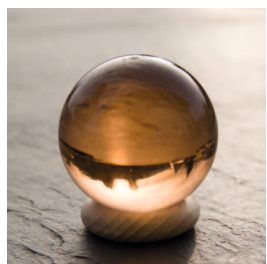

SPHERE

The sphere is a symbol of our earth and other planets. It represents the aspect of infinity, just like the circle. Though, the sphere implies three-dimensionality.

The **SPHERE** can support the user to reconnect with the earth. This reconnection also means being able to deal with tough life incidents and letting them go in peace. The clearer the user's intention in using the SPHERES is, the more effective they will be.

SPHERES are also able to energize living and work spaces. They build up a very harmonious energy field; concentrating in the middle and radiating evenly in all directions.

WARNING: Risk of fire in case of exposure to direct sunlight!

TECHNICAL DETAILS

Material: Glass

Size: Ø 40 mm