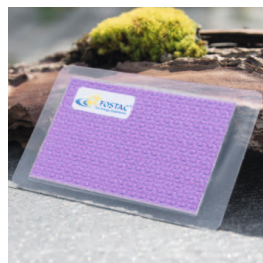

# GEO MINI

The **GEO MINI** is a product with **virtually no limits:**

It is suited to **vitalize beverages** (water, coffee, tea, fruit juices, wine etc.) as well as food (in Restaurants etc). Especially acidic beverages can be made more digestible and tastier with the GEO MINI.

**Seeds** can be placed on a GEO MINI before sowing. Tests with sunflowers have shown that those plants whose seeds have been energized for one week have grown taller, stronger and healthier. (Use the GEO A4 for large seed quantities.)

A tip for **Smokers:** The GEO MINI - inserted in the cigarette pack - reduces the aggressiveness of the smoke and erases the addiction information of the cigarettes.

To **relieve pain**, the GEO MINI can be held onto the painful area of the body - the relieving effects will arise quickly.

Owing to its convenient size, the GEO MINI fits into every wallet, purse or handbag.