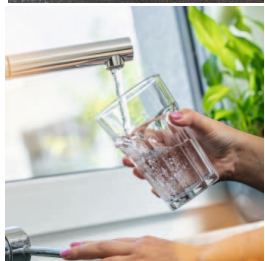

# AQUAFLOW

The **AQUAFLOW** revitalizes drinking water and also leads to beneficial reactions during showering and bathing. In addition, the water for the garden is vitalized, too, which benefits the plants.

- Pollutant information in water is harmonized energetically
- Most of the lime in the water is brought into suspension, resulting in less limescale deposits
- The taste of the water improves
- The oscillation frequency of the water increases.
- Greater flower splendor and improved plant growth.

Simply coil around the main water pipe and fasten with the included cable ties.

The **AQUAFLOW MINI** is suitable for appartements, offices etc., equipped with water connection with hose (usually in the kitchen). It can be attached directly to the water hose.

an excerpt of the corresponding water samples.

After extraction of the original water, the **AQUAFLOW** was installed and one day after assembly a new crystal image analysis was made. This image shows the water crystal of the water vitalized by **FOSTAC**<sup>®</sup>.